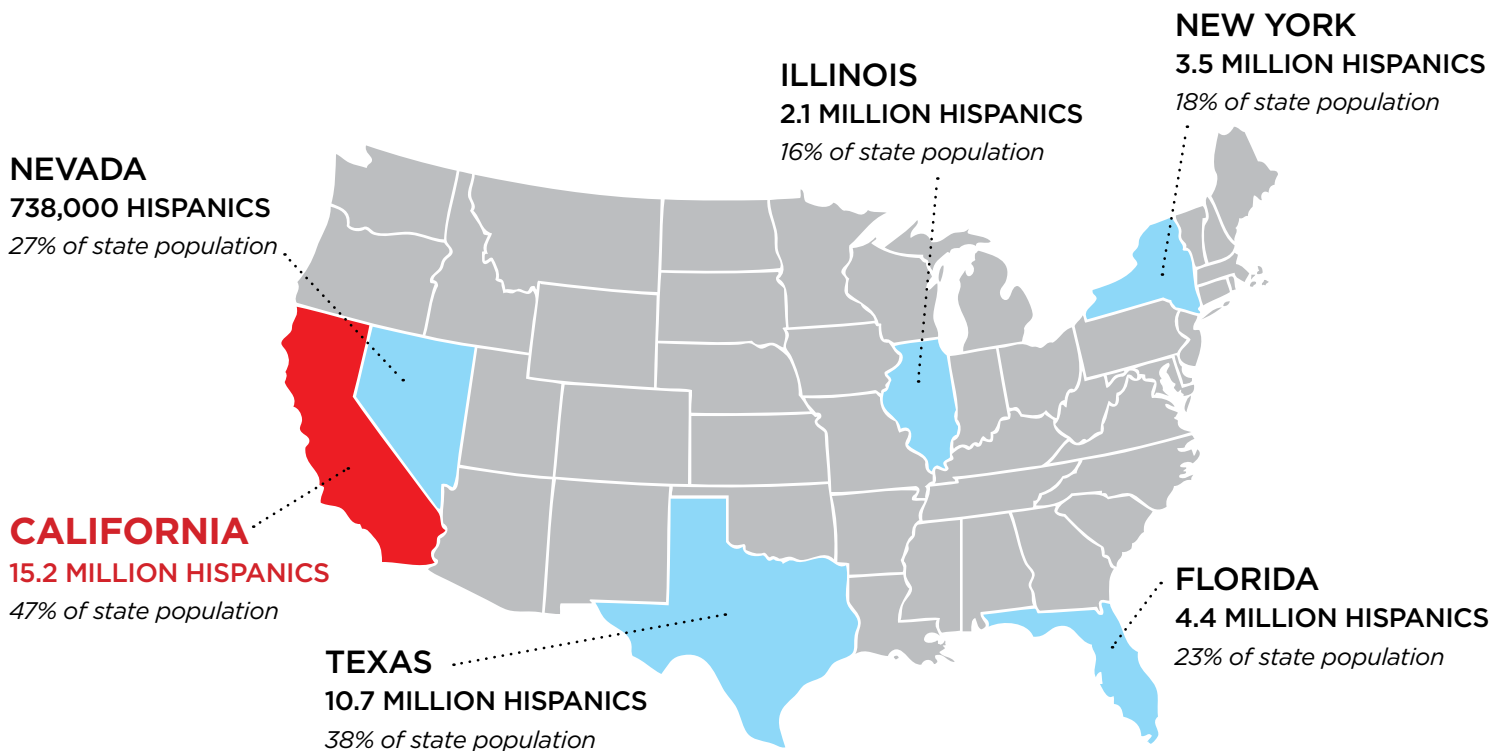

Market Reach

HISPANICS IN THE U.S. HAVE A PURCHASING POWER OF **$1.5 TRILLION**⁴

- There are **16.2 million** Hispanic family households in the US¹.
- **40 million** (72.9%) The percentage of Hispanics age 5 and older who spoke spanish at home¹.
- The median age of the Hispanic population is **27.3 years of age**, compared to 37.2 for the population as a whole¹.
- **64%** of the U.S. Hispanic population is of Mexican descent¹.

TOP 6 HISPANIC MARKETS IN THE U.S.

¹U.S. Census Bureau News, "Facts for Features," July 15, 2014

²Synovate, "2010 vs Diversity Markets Report," 2010

³Advertising Age, "Hispanic Fact Pack," July 28, 2008

⁴<https://www.thinkwithgoogle.com>

<http://www.pewhispanic.org>

LET US FIND A SOLUTION FOR YOU:

📞 323-278-5313

✉ sales@elclasificado.com

El Clasificado