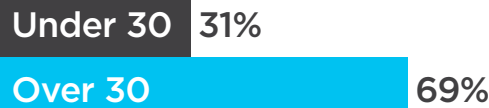

LET US FIND A SOLUTION FOR YOU:

📞 323-278-5313

✉ sales@elclasificado.com

El Clasificado

Our Readers' Profile

MAGAZINE

OVER **1.5 MILLION** READERS, AVERAGE AGE: 38

AGE GROUP

El Clasificado 75%

Other 25%

ELCLASIFICADO.COM

2.6 million SESSIONS MONTHLY, 33.5 million impressions monthly

AGE GROUP

ORGANIC SEARCH: 50%

TRAFFIC:

Mobile 83%