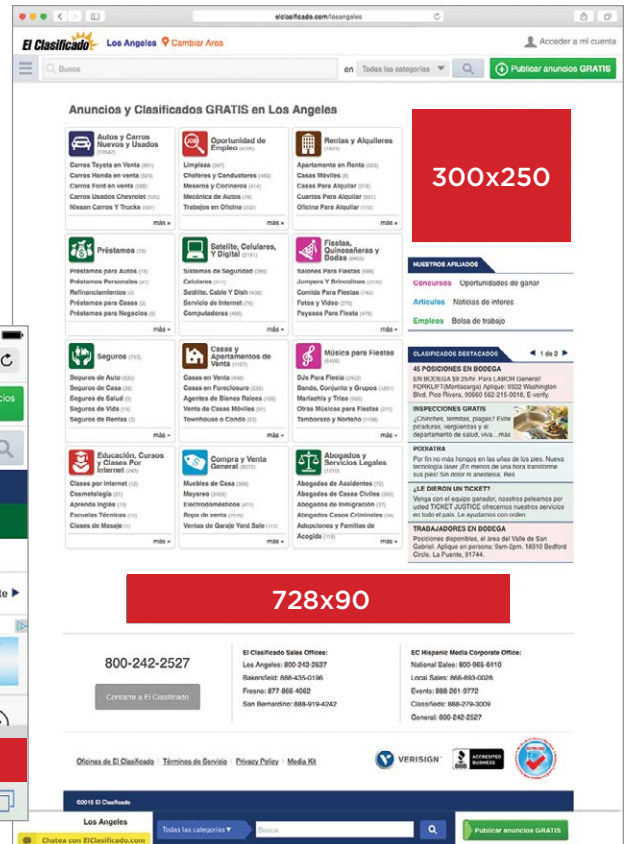

El Clasificado

Banner Advertising

Banner advertising is available through mobile leaderboards and medium rectangles. For companies with digital banner campaigns, we provide geotargeting and other advertising options to help reach niche US Hispanic markets.

OVER 2.6 MILLION
SESSIONS MONTHLY

✓ Millions of display impressions available: CPM, CPA, CPL, CPC

✓ Banner sizes available:

- 300x250
- 728x90
- 320x50

✓ Optimized for display on desktop and mobile devices