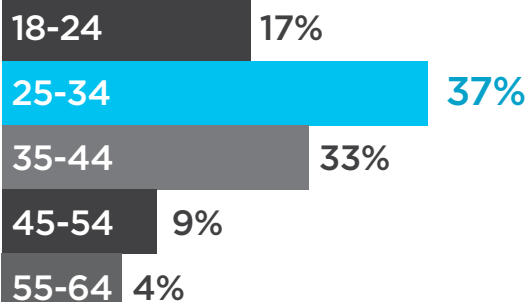

El Clasificado 75%

Other 25%

ELCLASIFICADO.COM

2.6 million SESSIONS MONTHLY, 33.5 million impressions monthly

AGE GROUP

ORGANIC SEARCH: 50%

TRAFFIC:

Mobile 83%

Desktop 13%

Tablet 4%

EDUCATION:

Graduated college 23%

Graduate studies 7%

No college 70%

HOUSEHOLD:

Have kids 57%